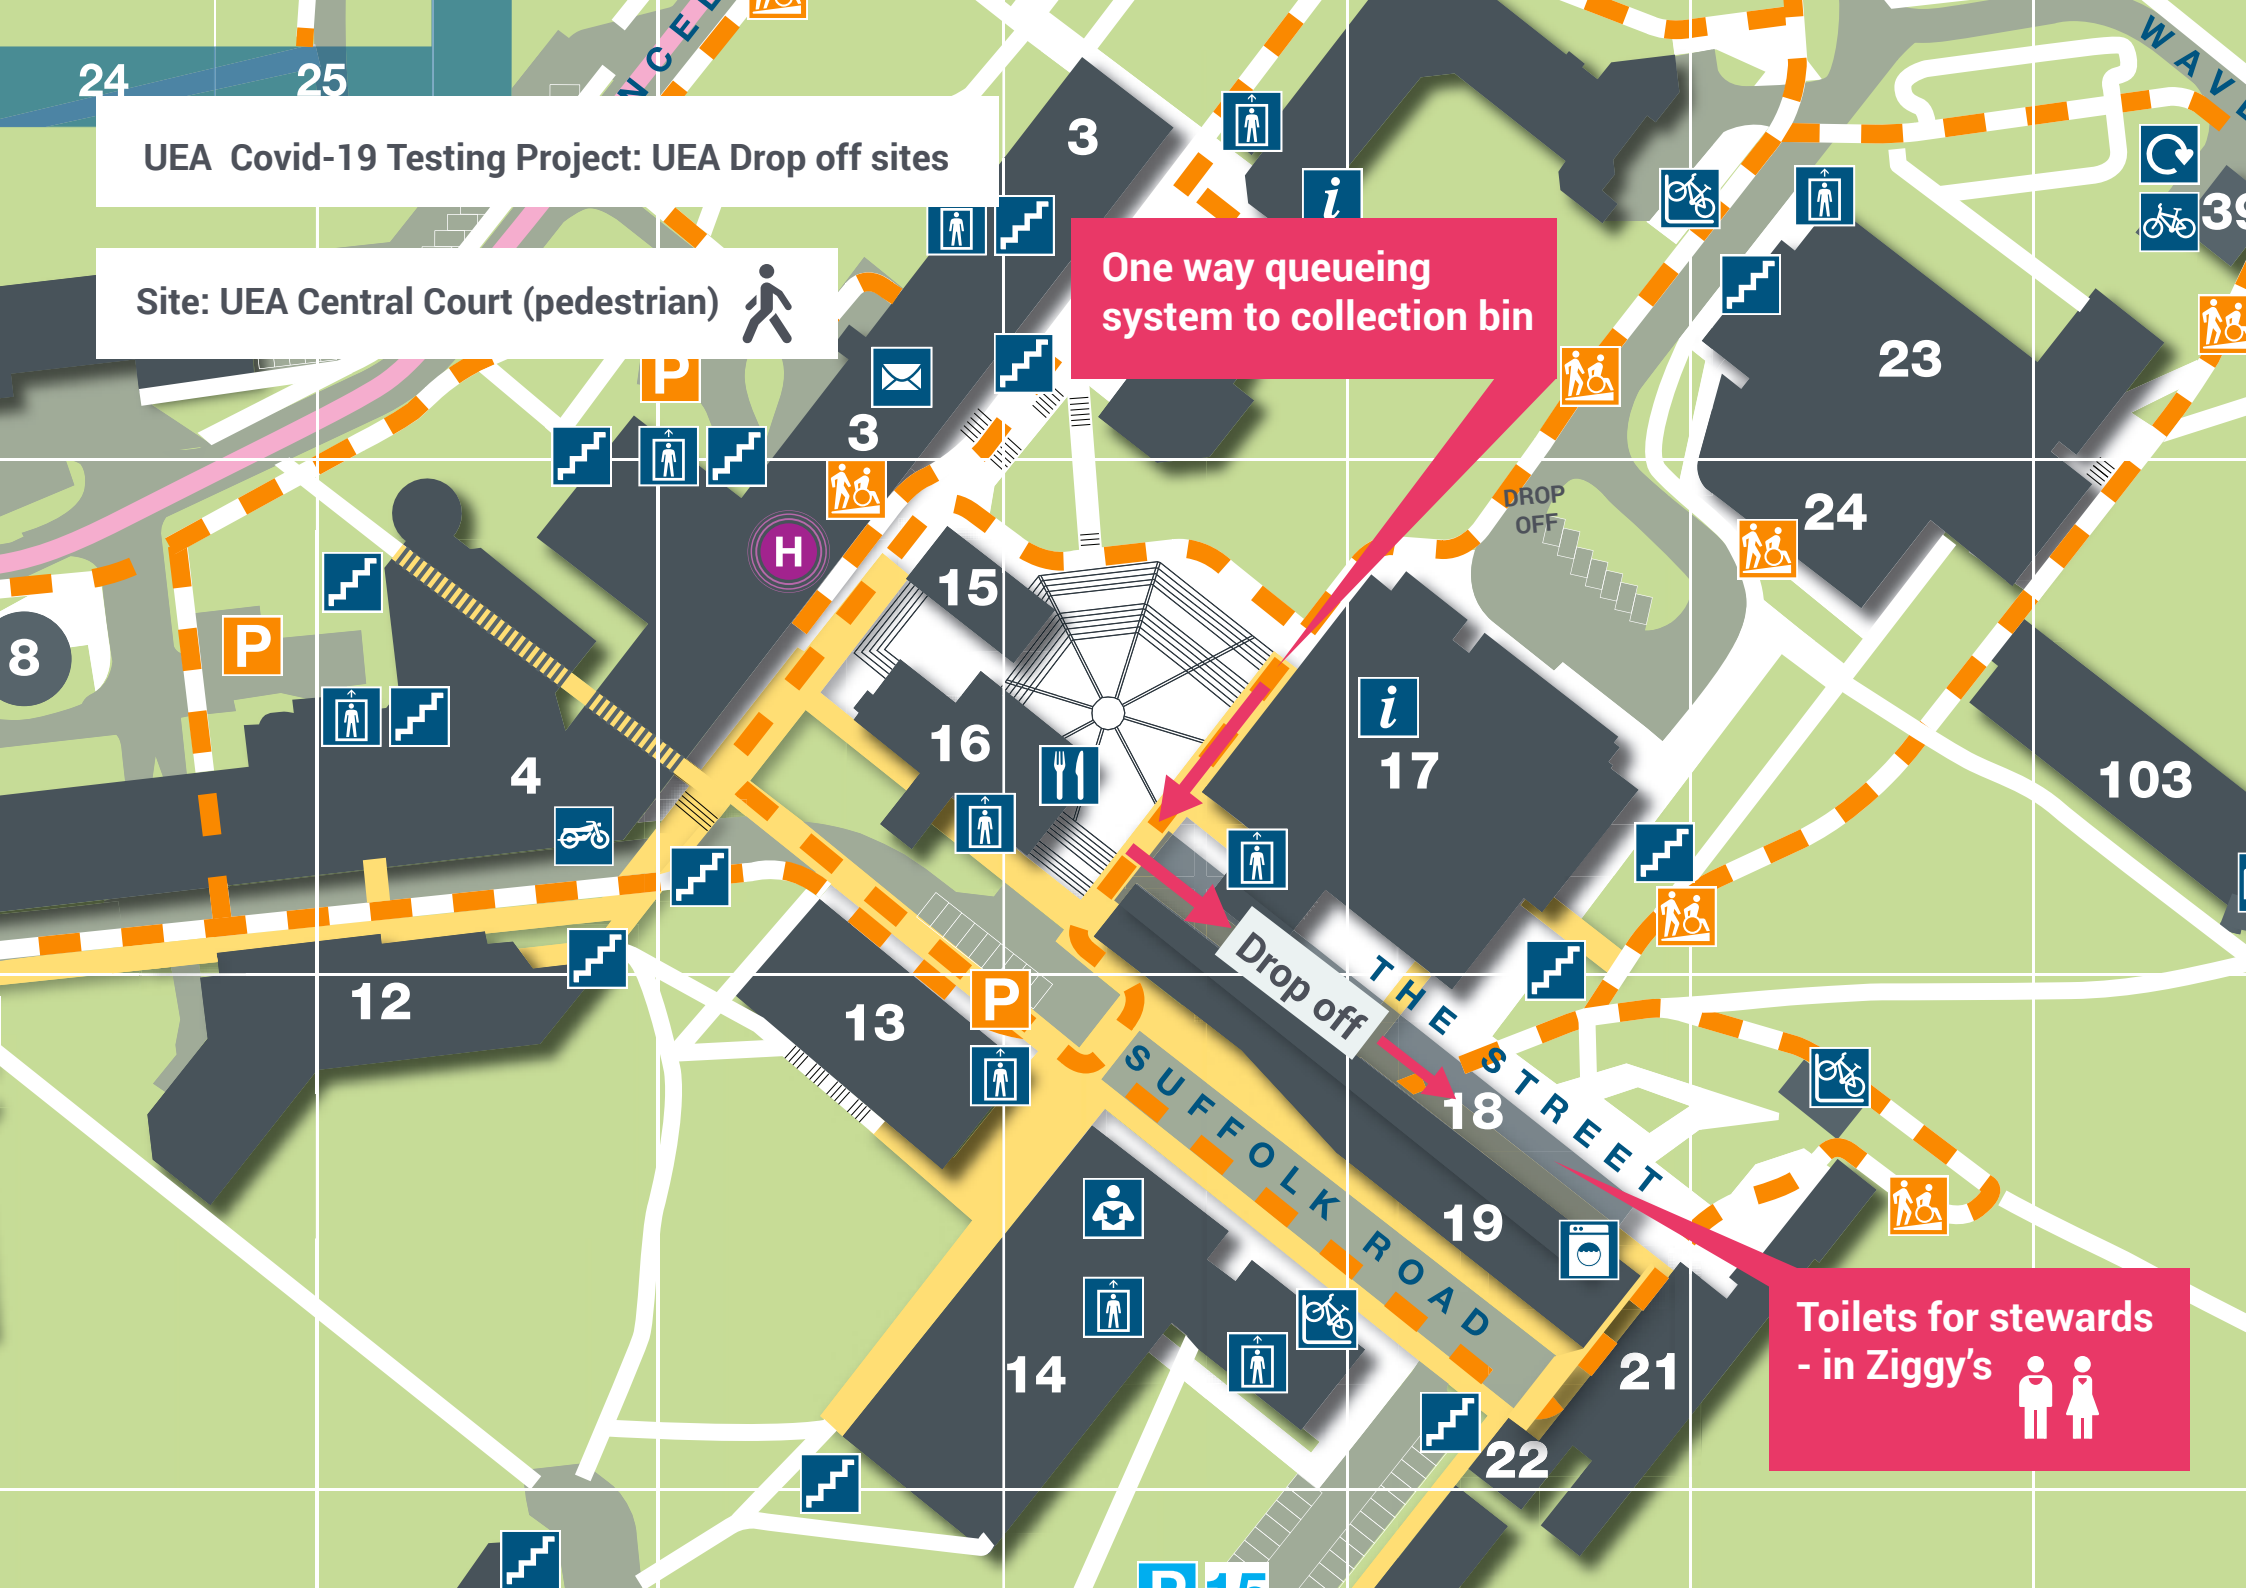

# UEA Covid-19 Testing Project: UEA Drop off sites

Site: UEA Central Court (pedestrian)

One way queueing system to collection bin

Toilets for stewards - in Ziggy's

15

16

17

DROP OFF

24

103

12

13

Drop off THE STREET

18

19

14